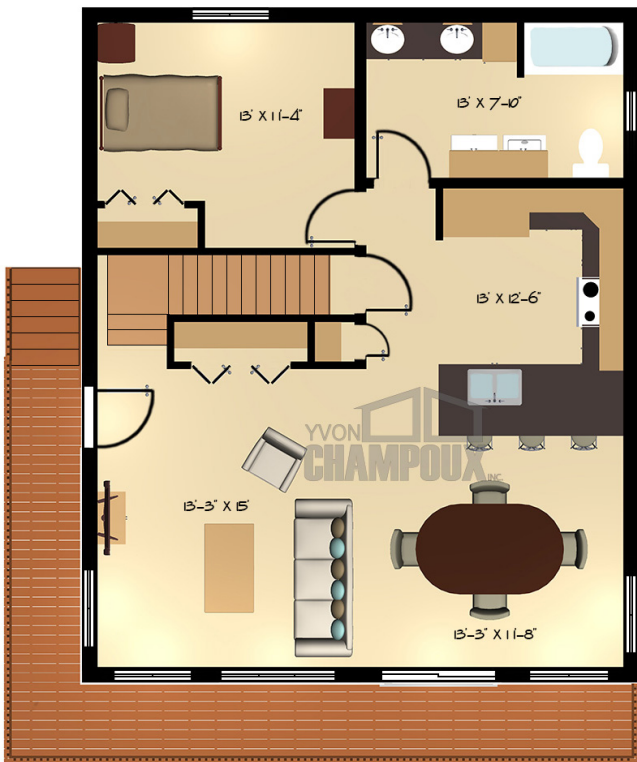

HOUSE CHARACTERISTICS

- Plan 1 : 1352 foot²
- Room(s) : 2
- Style : Two-Storey or Cottages
- Garage : Without garage

28' X 34'

MEZZANINE