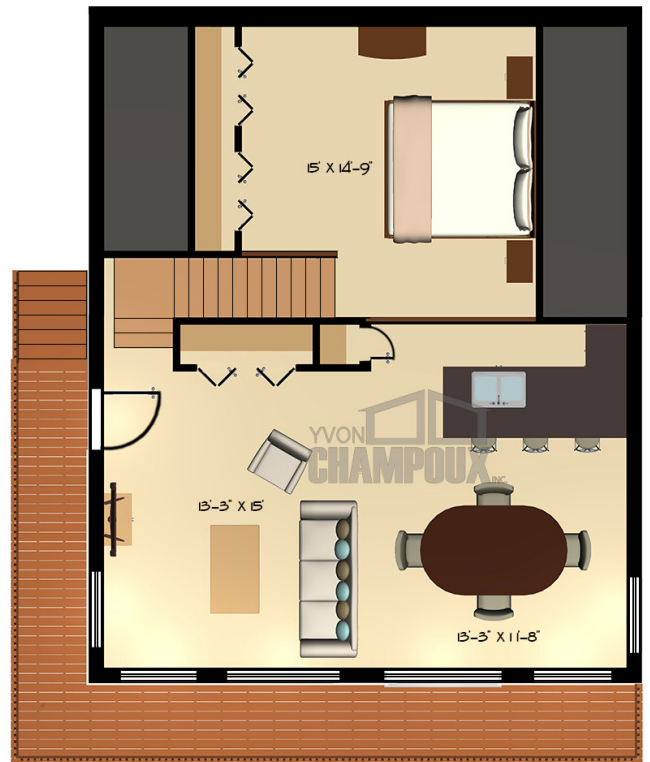

HOUSE CHARACTERISTICS

- Plan 1 : 1352 foot²
- Room(s) : 2
- Style : Two-Storey or Cottages
- Garage : Without garage

28' X 34'

MEZZANINE